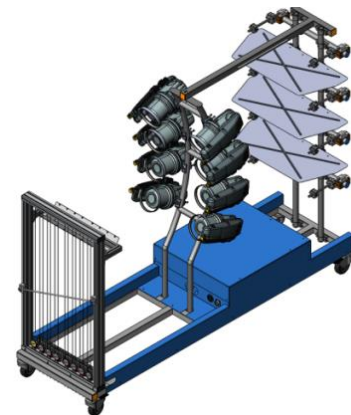

### New Integrated Creel for More Efficient Warping on Mini Lutan

An integrated creel which combines weft accumulators with tensioners for Mini Lutan, the single-end warping machine, is now available. The integrated creel features more compact & sleek appearance, space saving, and eliminates the annoying hassle of having to adjust the position of weft accumulators and tensioners respectively. It is to further increase efficiency of yarn feeding and speed control during warping.

### A Newly Designed Rotary False-selvedge Cutter Ideal for A Variety of Cutting Tasks

The new rotary false-selvedge cutter is specifically designed to be installed on sampling loom for cutting a much wider range of weft yarn. It is an electronically driven and operated device that can more effectively cut the weft yarn extending between fabric and selvedge which is ideal for a variety of cutting tasks. This new cutter is an optional item that can be selected as per your demand.